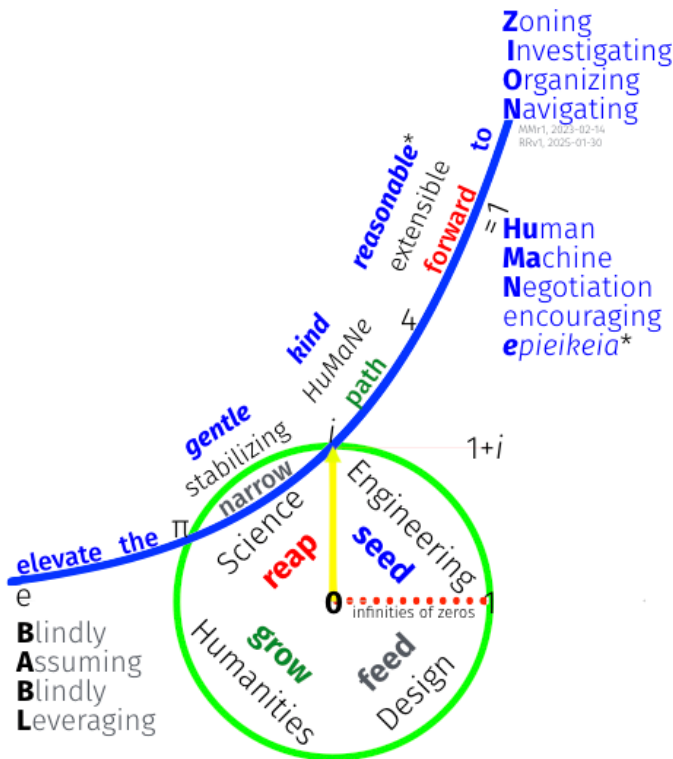

Rules: **Reality's KISS**

**Keep Insight Study Simple**  
10 Thoughts from Mt Sinai

Deexcerpted by L for Yom Kippur 2023- to help gentle kind reasonably avert Armageddon disasters. Please make a better deex yourself to discuss how to keep epicroacy rules so simple that even AI will be able to learn and reliably follow them!

**Knowledge Pipeline Refinery**

Knowledge  
Uncertainty  
Feedback  
Insight  
Refinery

Easing Parity-protecting Insights: **Epiocracy**, the rule of **epieikeia\***

\***Epieikeia**, Ancient Greek, is **gentle kind reasonableness** as defined by Aristotle and implemented by Jesus through Real Quests for Real Answers to follow Reality wherever it goes.

**ModelQualityGuidelines**, inspired by 10 words Yah spoke from Mt.Sinai: Exodus 20 deex by LLoL, 2023b

**A. MQG.1-5: Love Reality First. Always.**

- 1 Delight Living Reality**, The One and Only, to grow the *Tree of Life-giving decision-making*.
- 2 Resist knowledge-faking idols** to complete fragments of truth in models to honor Reality.
- 3 Separate Truth in Reality** from realistic models that oversimplify, overcomplicate, or overreach.
- 4 Celebrate down-times** selected by Reality for all to delight in multi-level rest and maintenance.
- 5 Honor the giants** of all cultures to learn more from Reality since you stand on their shoulders.