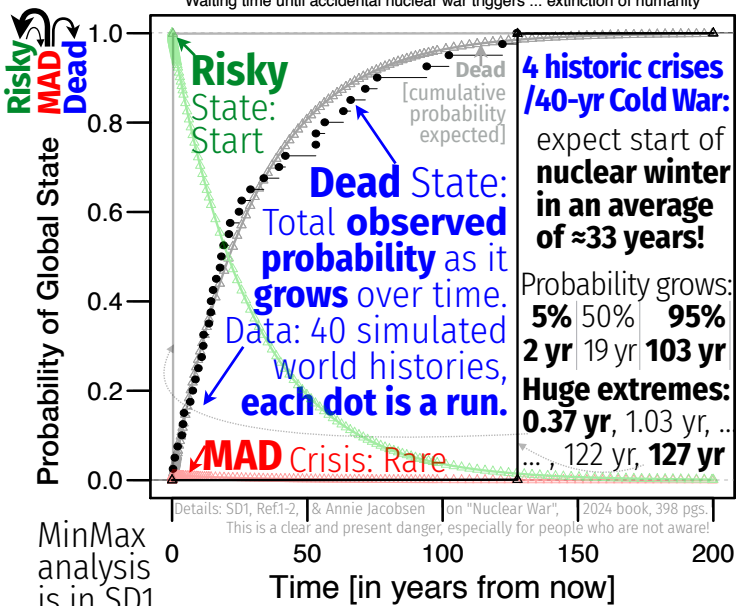

ResearchCity
+ **ArkCity** + **O**

Great
≈7a
Jubilee
Race

... ≈45d → **MAD + I + SON**
Yah + JAM + Yas
? Jubilees?!

Risky

GoMAD
≈0.1/yr

complicate
simplify

MAD

is on
over reach

Dead

Extinction by Nuclear Roulette

Waiting time until accidental nuclear war triggers ... extinction of humanity

SD1 Model release 2024m1td01 by Datageddon Armageddon Research Lab Loewe
Refs: 1. <https://www.politico.com/news/magazine/2024/04/29/the-frighteningly-fast-path-to-nuclear-armageddon-00156591> - 2. Updates: thebulletin.org/duomsday-clock/current-time/

Details: SD1, Ref:1-2, & Annie Jacobsen on "Nuclear War", 2024 book, 398 pgs.
This is a clear and present danger, especially for people who are not aware!