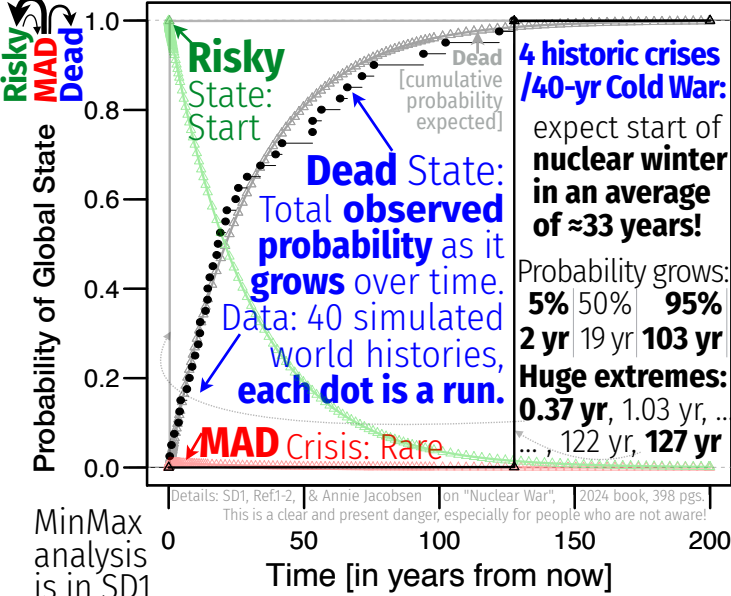

Extinction by Nuclear Roulette

Waiting time until accidental nuclear war triggers ... extinction of humanity

SD1 Model release 2024m11d01 by Doomeddon Armageddon Research Lab Loewe
Refs: 1. <https://www.politico.com/news/magazine/2024/04/29/the-frightingly-fast-path-to-nuclear-armageddon-00154691> - 2. Updates: thebulletin.org/doomsday-clock/current-time/