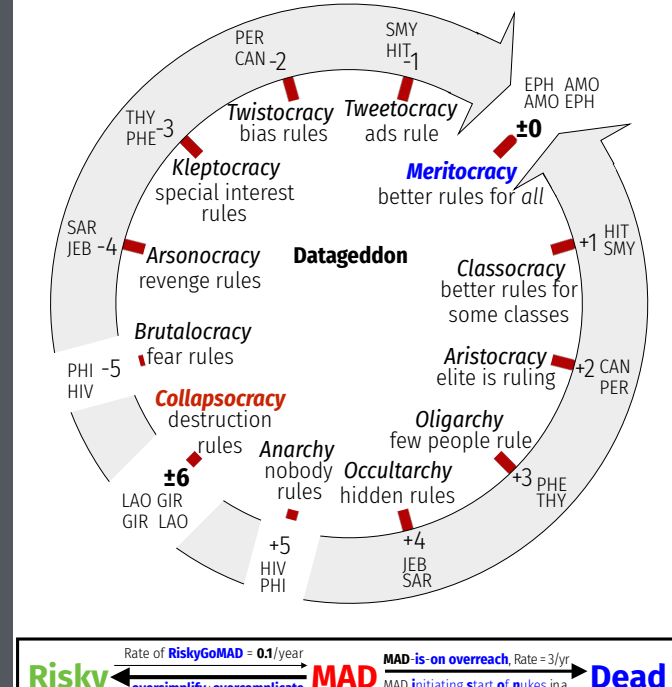

Gears of God's 4-Phase Engine of Innovation: