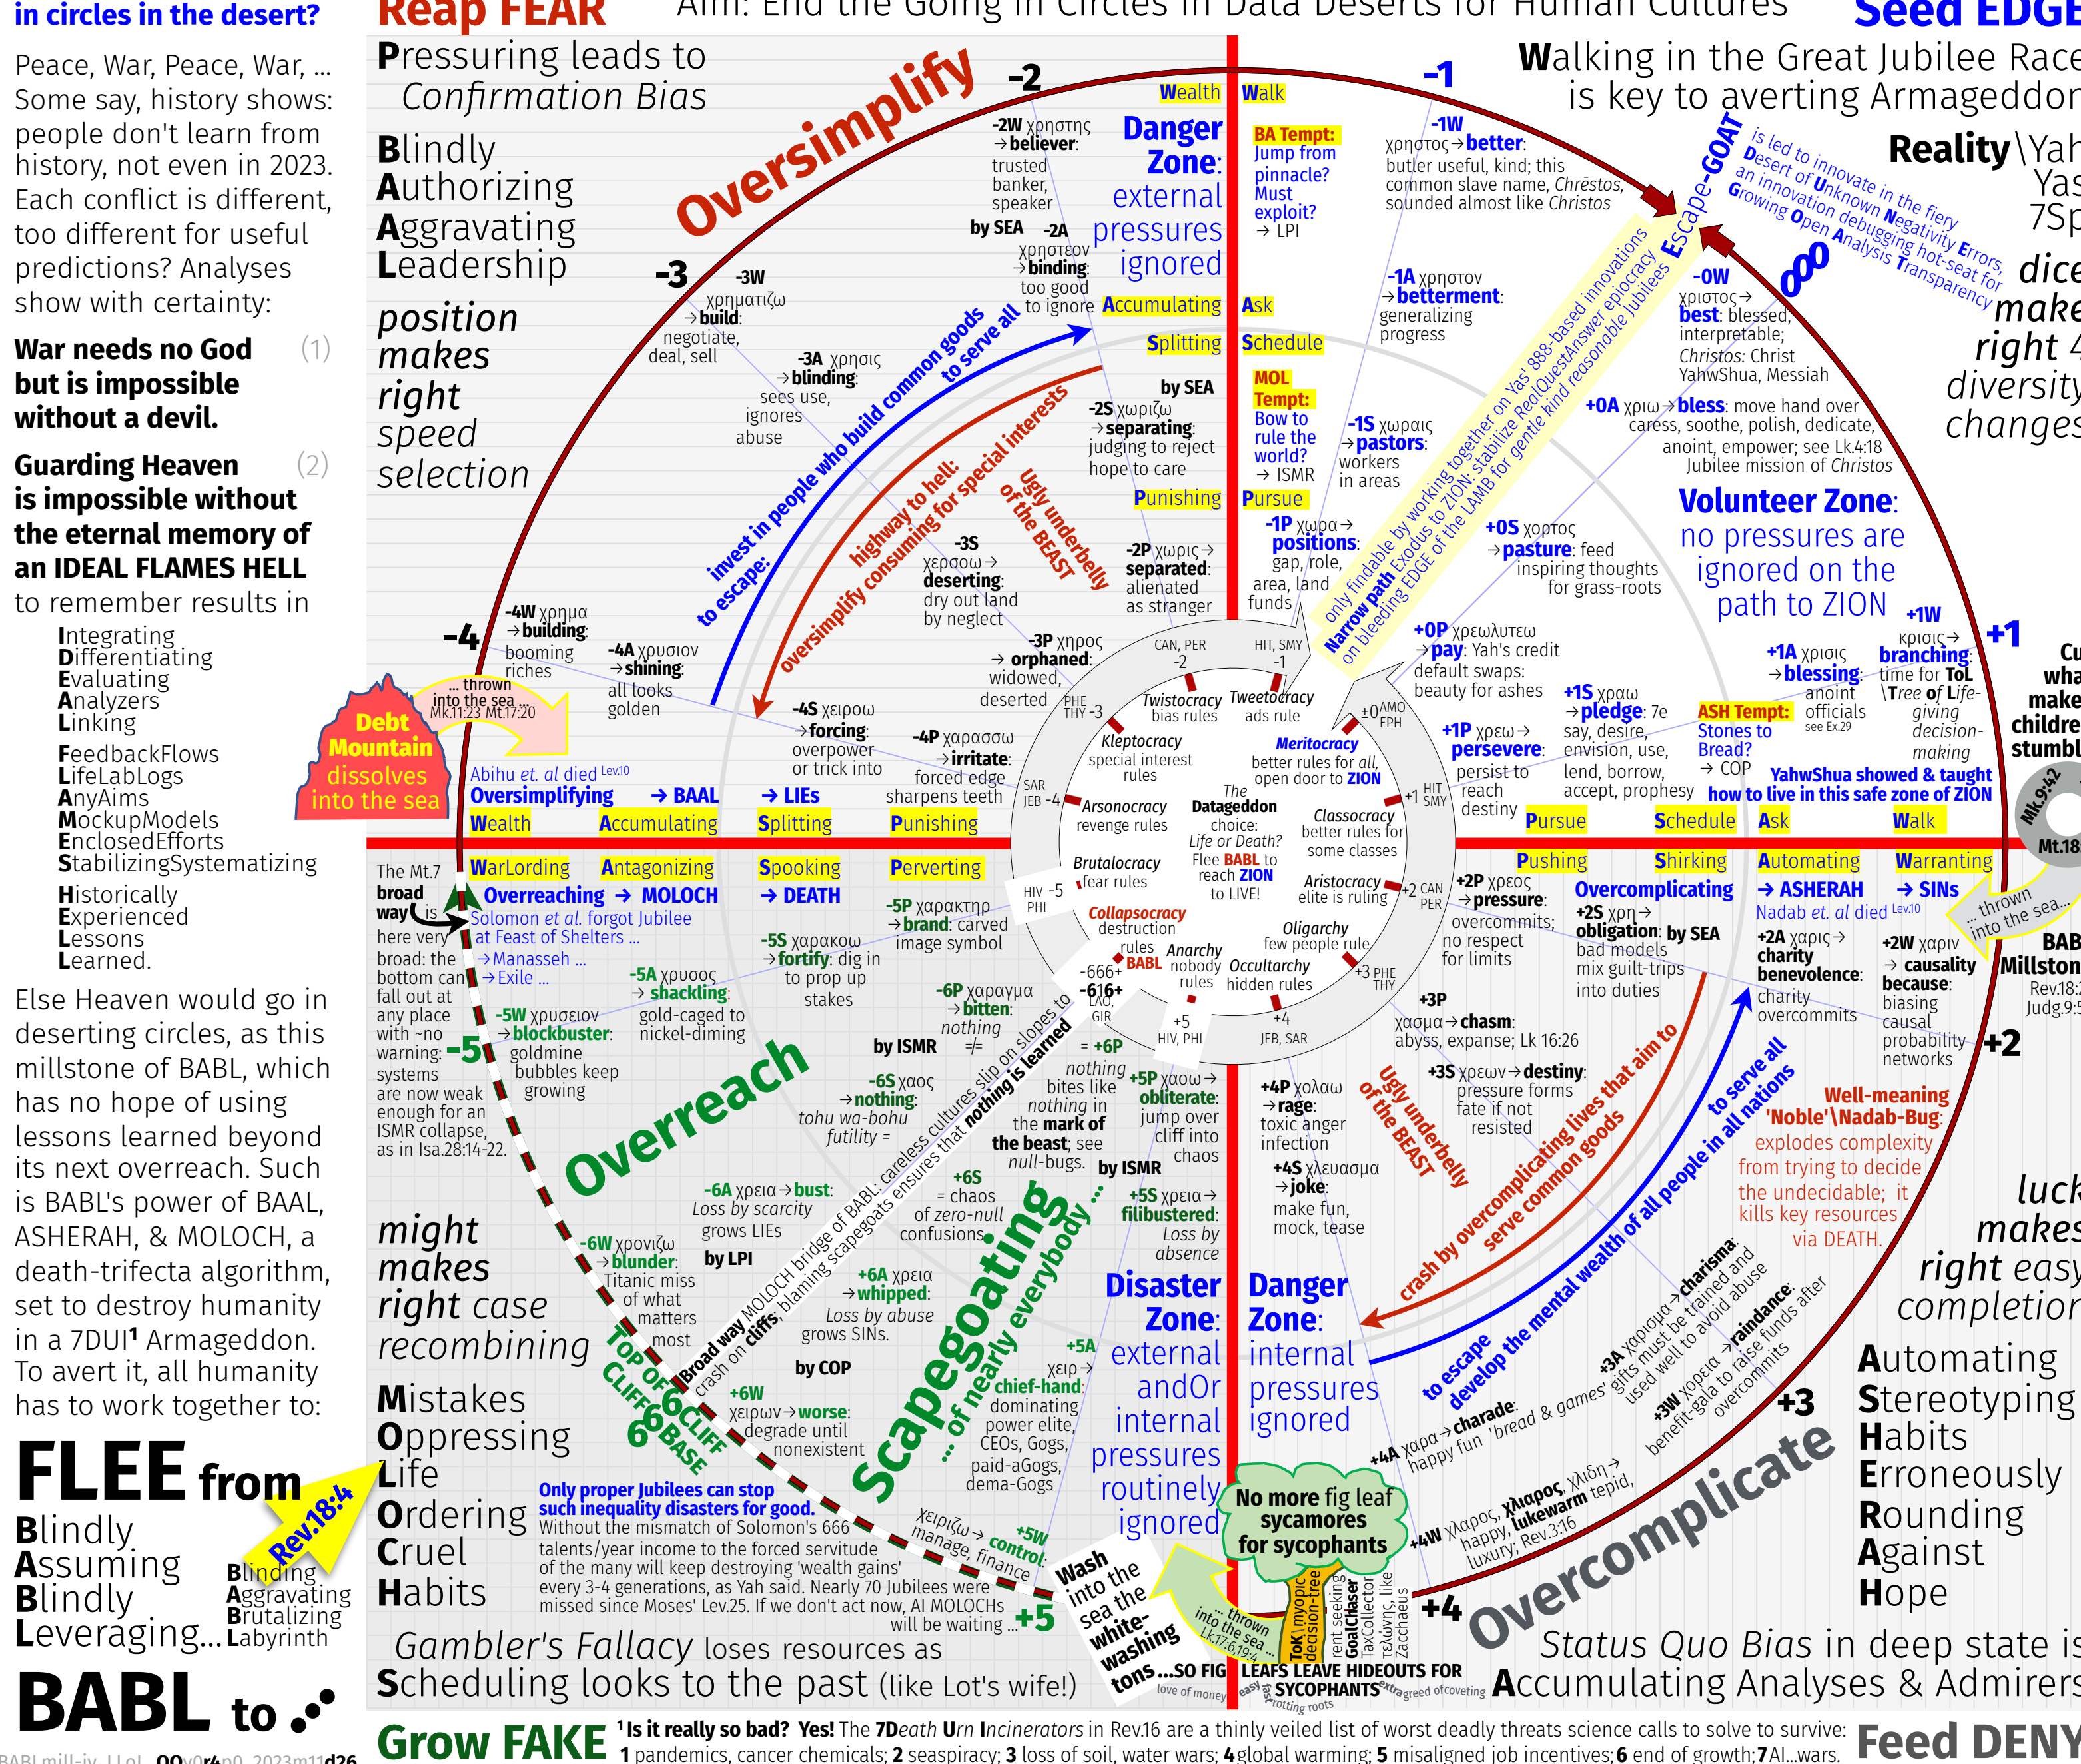

Evacuation Map: Invert BABL's Millstone to get a Compass to ZION