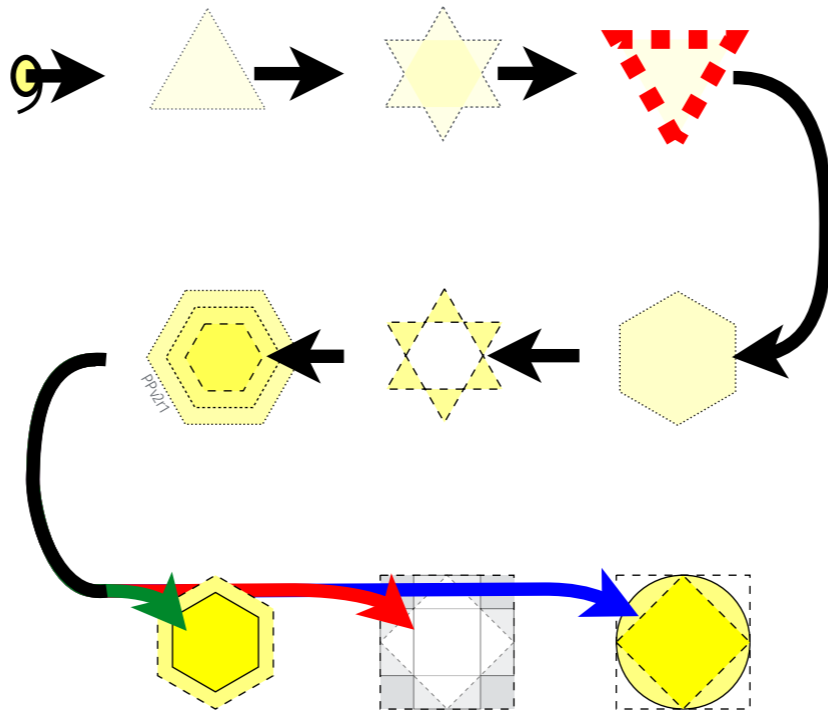

## Icons for 10 Versioning Regimes

Based on his decades of software-development experience and research, LLoL was able to distinguish 10 Regimes for StayVS, each with its own rules for how to best self-stabilize innovation. Detailed rules are not discussed here except to say that they help coordinate Regime transitions in the workflow shown.

**Here are the 10 icons to aid visual navigation.**

## The Core 7 Versioning Regimes

matter most for all "information workers" who care to guard EDEN from getting lost to random time-traveling errors in their daily use of versioning spaces. Here are the **7 icons in a 1-line summary** as drawn for the *gentle kind reasonable* vision of the Iron Rod <sup>of Rev.19:15</sup> in LLoL's non-violent "Jonah-Esther-Exodus" rereading <sup>of Revelation</sup>: